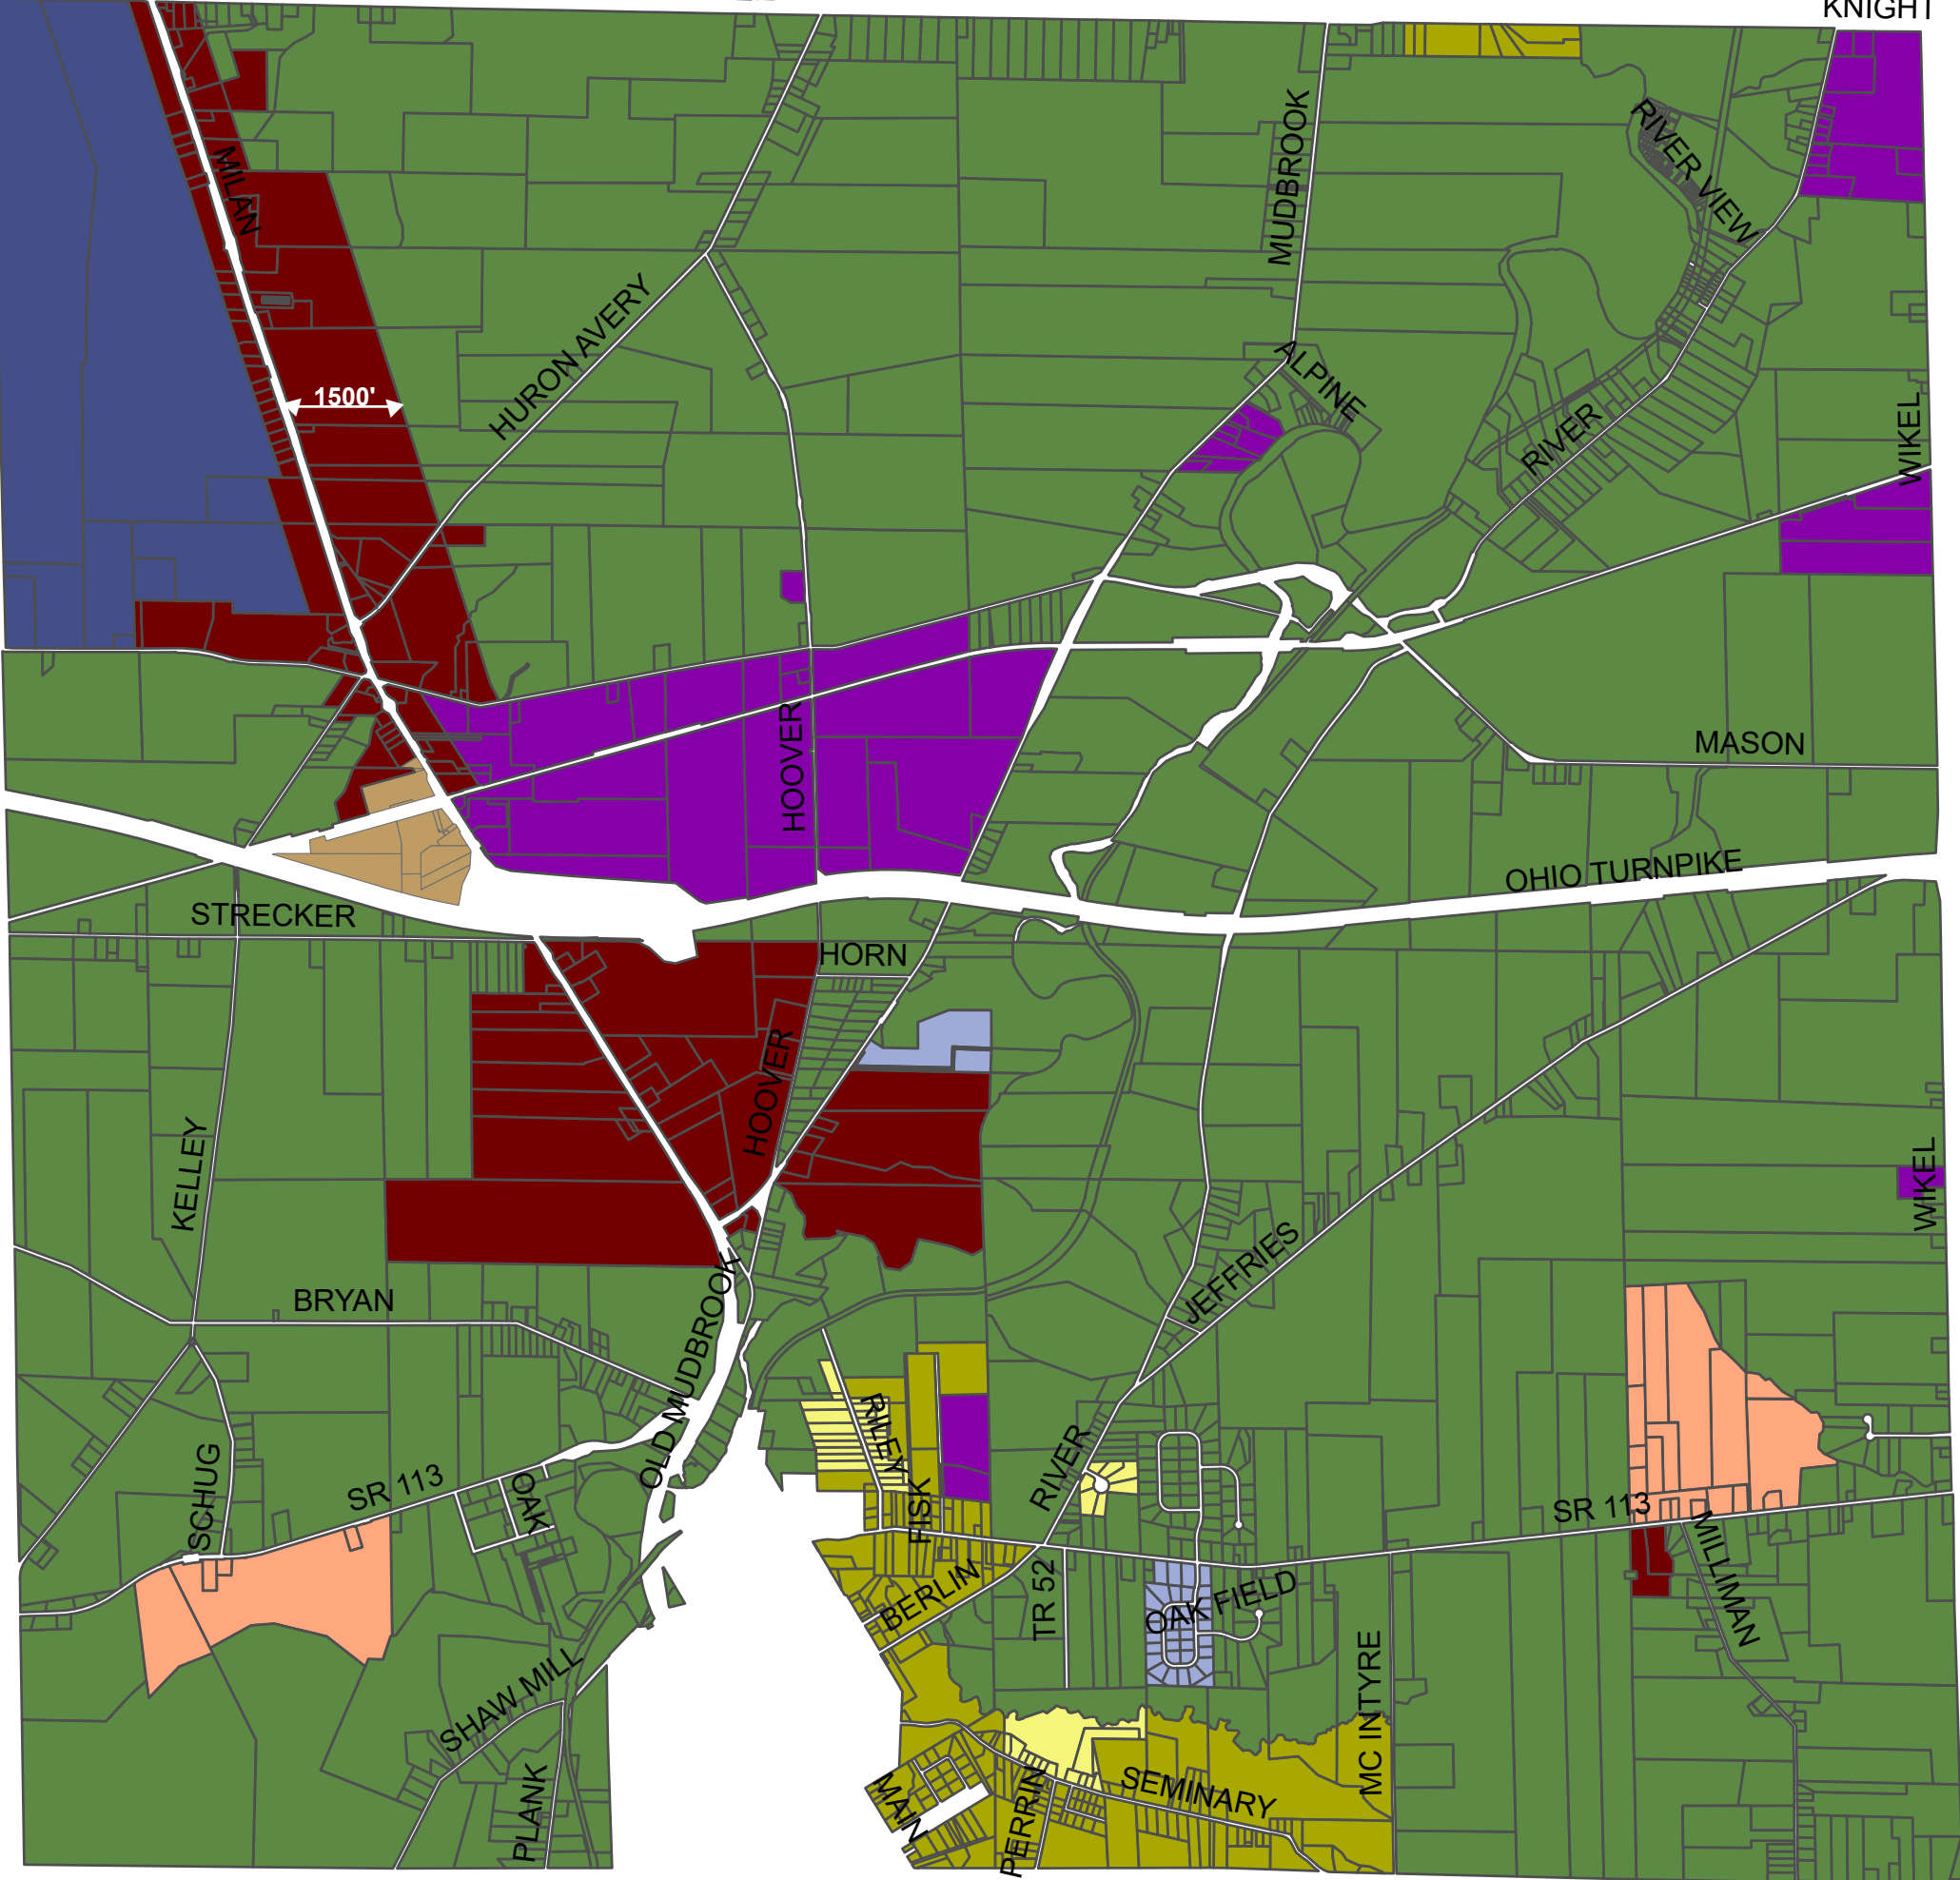

Zoning Map

Milan Township

Erie County, Ohio

SCHEID

KNIGHT

ZONING CODE

-  AG Agricultural
-  C-1 Local Commercial
-  C-2 General Commercial
-  I-1 Light Industrial
-  I-2 Heavy Industrial
-  PRD-1 Professional Research And Development
-  PUD Planned Unit Development
-  R-1-A Single Family
-  R-1-B Single Family Residential

Map created by the Erie County Department of Regional Planning. This map to be used for illustrative purposes only, refer to original documents for accuracy. Erie County, Ohio assumes no liability or responsibility for errors or omissions contained herein.
 Source: Milan Township Zoning
 Adopted: May 15, 2019
 Map Revised: March 2020
 Resolutions: 2019-17, 2020-04