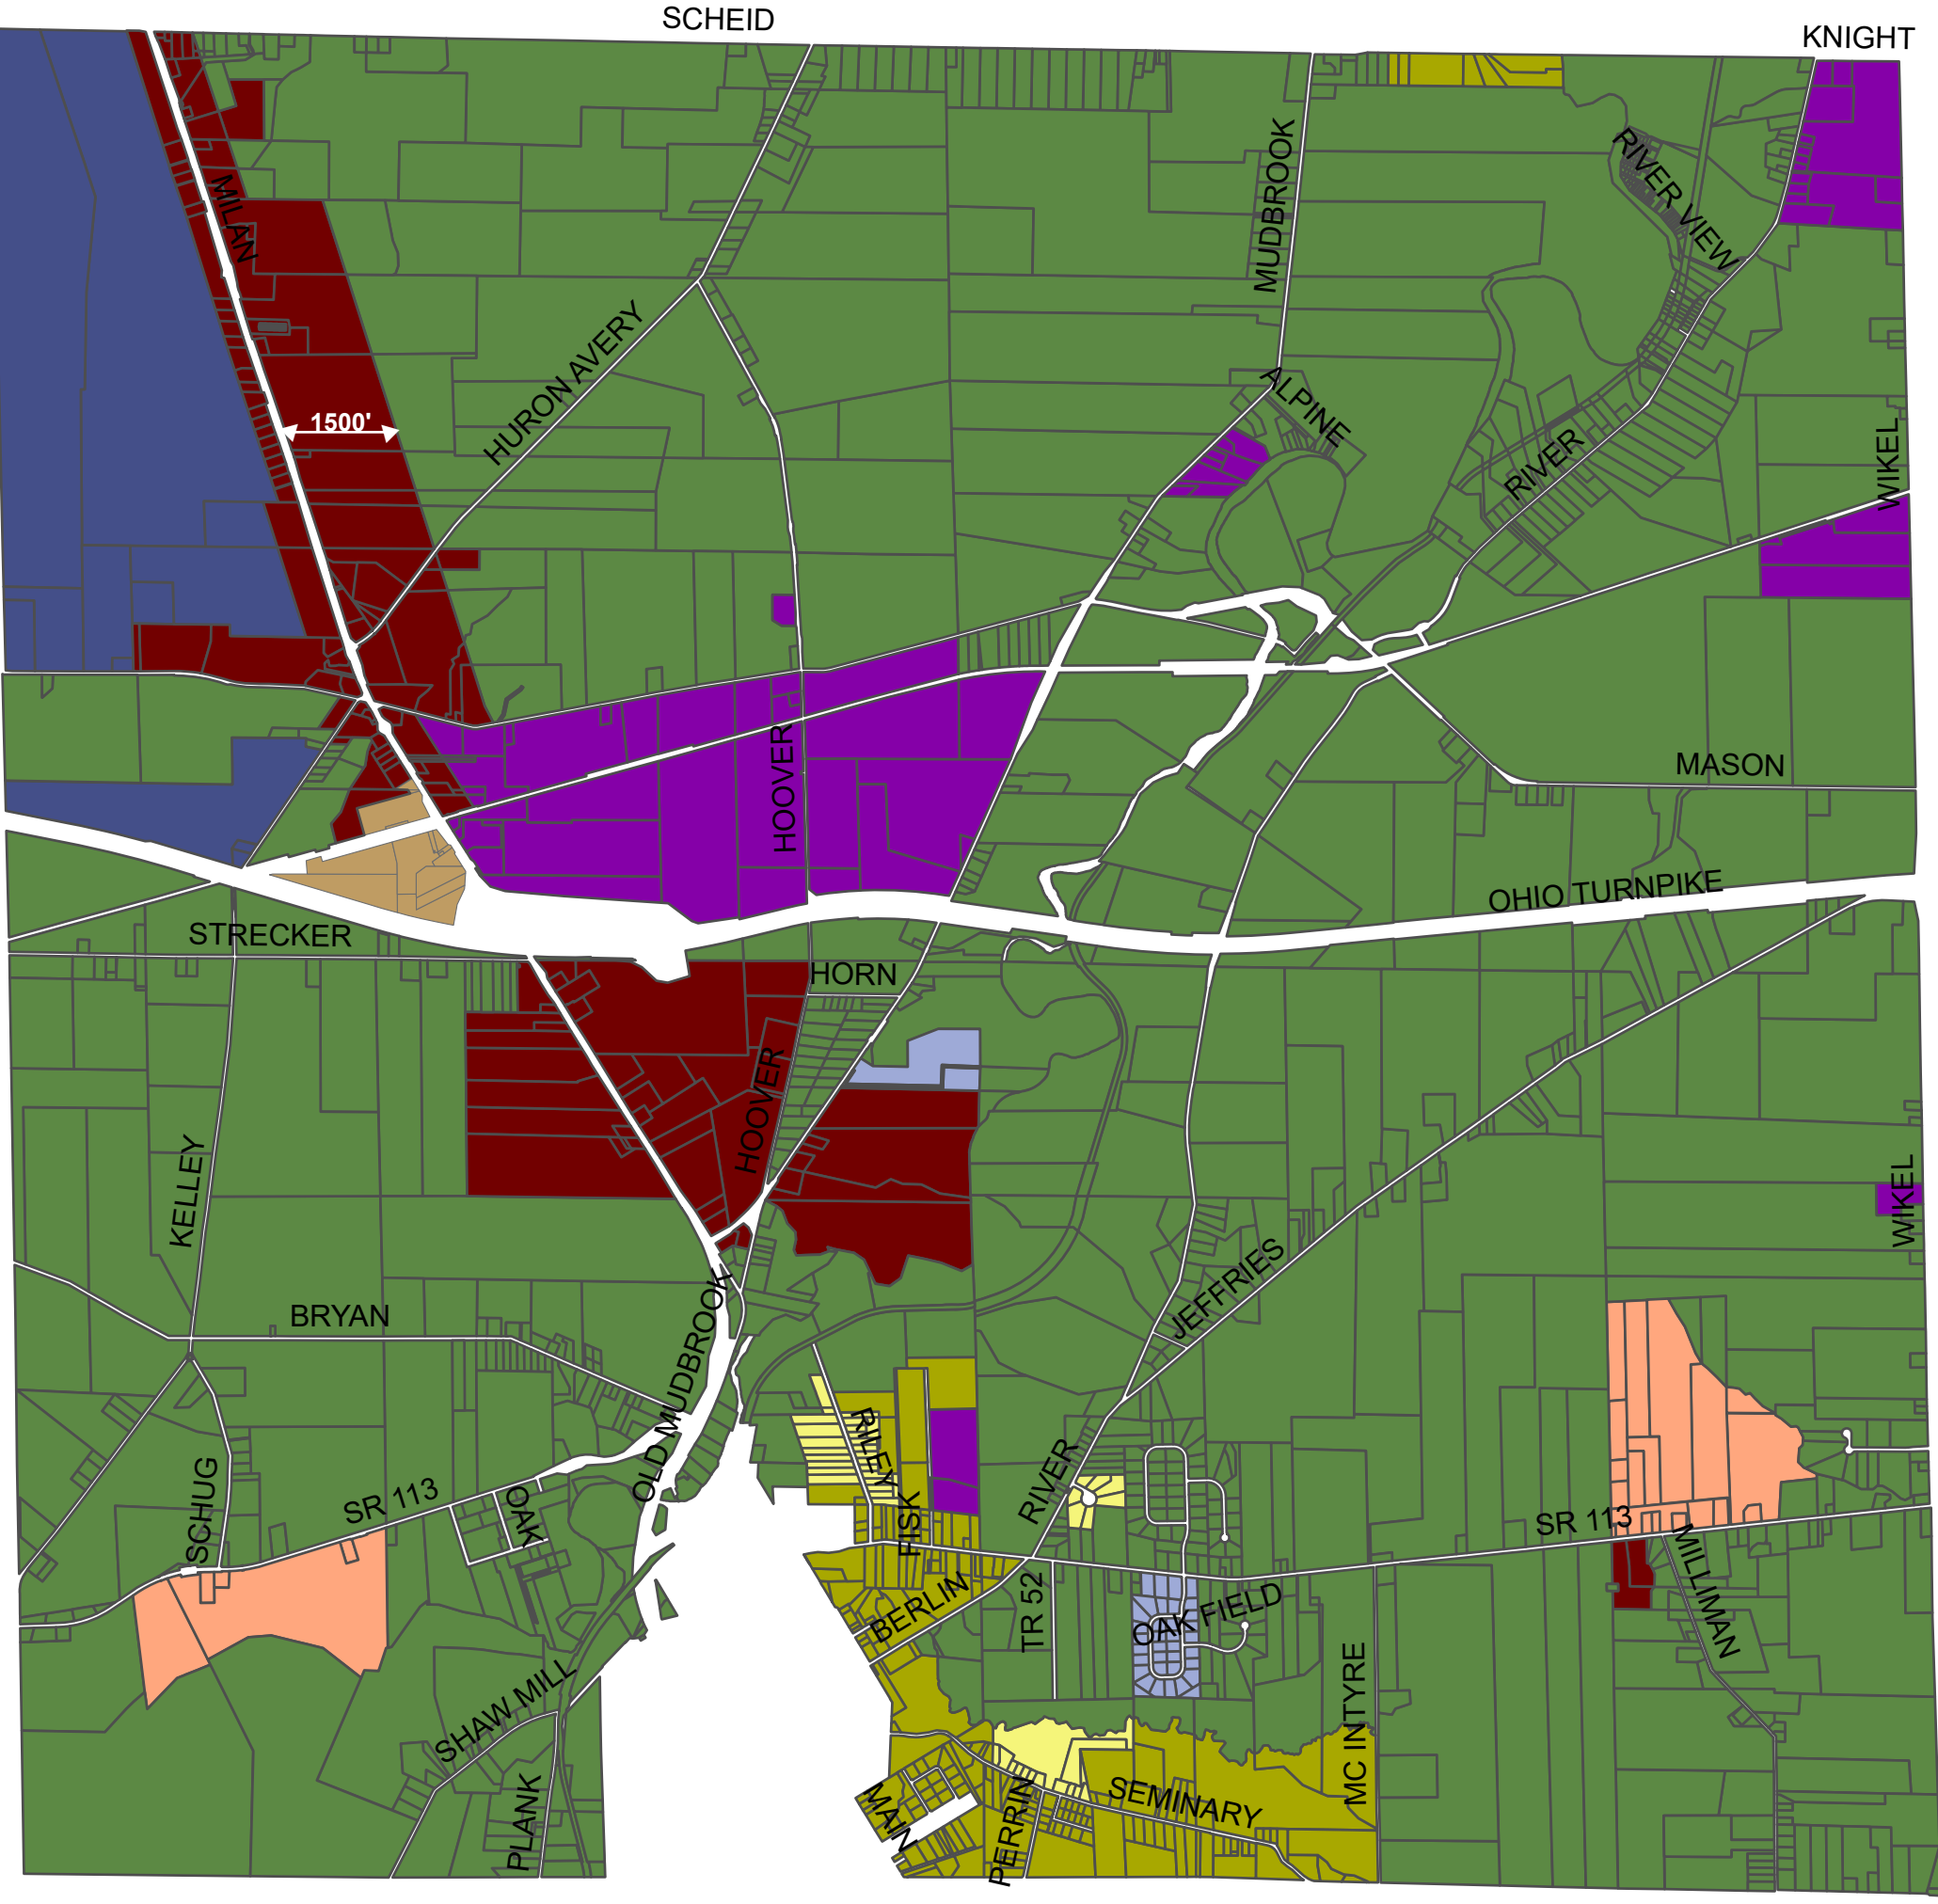

# Zoning Map Milan Township Erie County, Ohio

## ZONING CODE

- AG Agricultural
- C-1 Local Commercial
- C-2 General Commercial
- I-1 Light Industrial
- I-2 Heavy Industrial
- PRD-1 Professional Research And Development
- PUD Planned Unit Development
- R-1-A Single Family
- R-1-B Single Family Residential

Map created by the Erie County Department of Regional Planning. This map to be used for illustrative purposes only, refer to original documents for accuracy. Erie County, Ohio assumes no liability or responsibility for errors or omissions contained herein.  
 Source: Milan Township Zoning  
 Map Created: May 2019  
 Adopted May 15, 2019  
 Resolution #2019-05